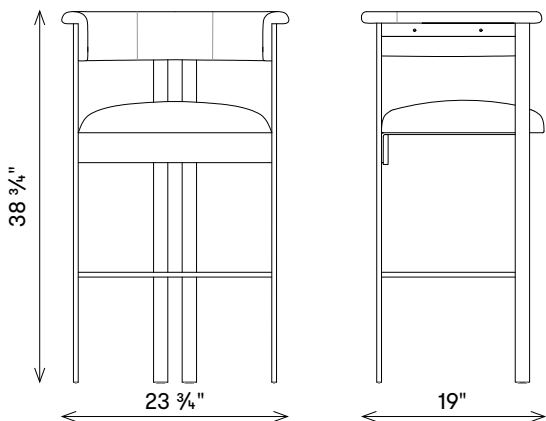

# ELLIOTT BAR STOOL

FBA14001

## DIMENSIONS

Width: 23 3/4"

Height: 38 3/4"

Depth: 19"