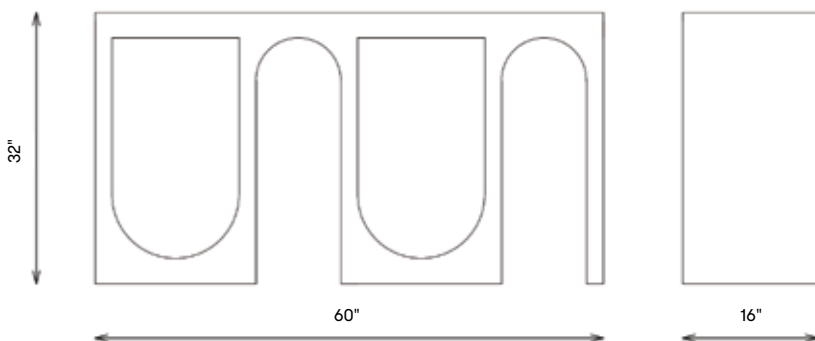

kelly wearstler

ROXBURY CONSOLE

MATERIALS SHOWN

Dark Grey Plaster

AVAILABLE IN

Ivory Plaster

DIMENSIONS

Width: 60"

Depth: 16"

Height: 32"

FINISHES