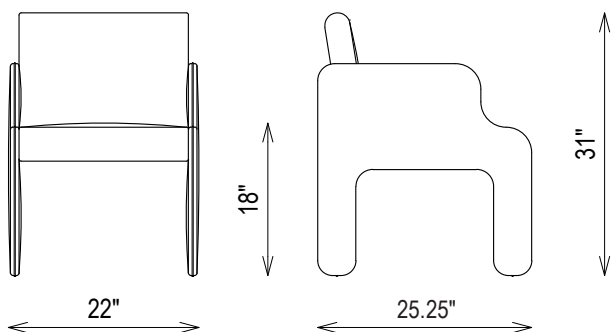

kelly wearstler

COVE OCCASIONAL CHAIR

EJV1560-27

MATERIALS SHOWN

W10691-08 Sonoma Raisin

DIMENSIONS

Width: 22"
Height: 31"
Seat Height: 18"
Depth: 25.25"
Weight: 25lbs /1kgs