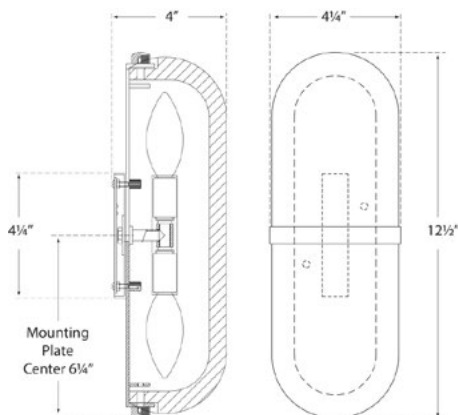

MELANGE PILL FORM SCONCE

KW2012

MATERIALS SHOWN

ANTIQUE-BURNISHED BRASS
WITH ALABASTER

AVAILABLE IN

ANTIQUE-BURNISHED BRASS
BRONZE

DIMENSIONS

WIDTH: 4.25"
HEIGHT: 12.5"
EXTENSION: 4"
BACKPLATE: 4.25" ROUND

SOCKET

2 - KEYLESS

WATTAGE

2 - 12 LED B

MELANGE PILL FORM SCONCE

KW2012

MATERIALS SHOWN

BRONZE WITH ALABASTER

AVAILABLE IN

ANTIQUE-BURNISHED BRASS
BRONZE

DIMENSIONS

WIDTH: 4.25"
HEIGHT: 12.5"
EXTENSION: 4"
BACKPLATE: 4.25" ROUND

SOCKET

2 - KEYLESS

WATTAGE

2 - 12 LED B