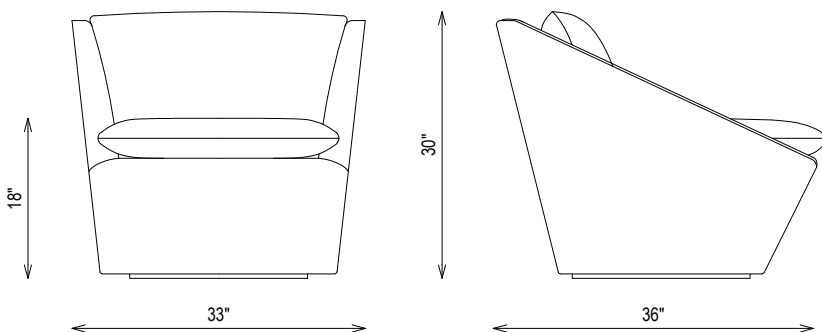

kelly wearstler

HARPER SWIVEL CHAIR

EJV1537-33

MATERIALS SHOWN

In Avant Off-White

AVAILABLE IN

Seen Fabric PDF

DIMENSIONS

Width: 33"

Height: 32"

Depth: 37"