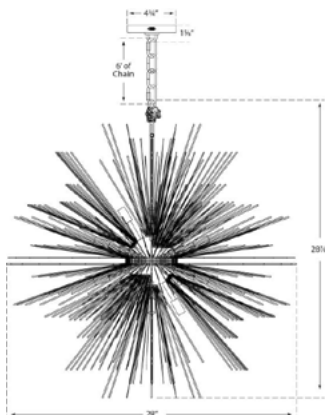

MATERIALS SHOWN

POLISHED NICKEL

AVAILABLE IN

GILD
POLISHED NICKEL
AGED IRON
BURNISHED SILVER LEAF

DIMENSIONS

WIDTH: 28"
FIXTURE HEIGHT: 28.25"
CANOPY: 4.75" ROUND

SOCKET

20 - CANDELABRA

WATTAGE

20 - 60 C