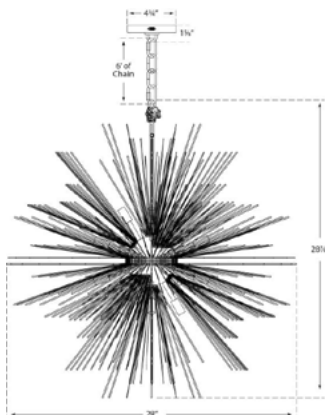

AVAILABLE IN

GILD
 POLISHED NICKEL
 AGED IRON
 BURNISHED SILVER LEAF

DIMENSIONS

WIDTH: 28"
 FIXTURE HEIGHT: 28.25"
 CANOPY: 4.75" ROUND

SOCKET

20 - CANDELABRA

WATTAGE

20 - 60 C

WIDTH: 28"
FIXTURE HEIGHT: 28.25"
CANOPY: 4.75" ROUND

SOCKET

20 - CANDELABRA

WATTAGE

20 - 60 C

kelly wearstler

STRADA MEDIUM ROUND PENDANT

KW 5071

MATERIALS SHOWN

BURNISHED SILVER LEAF

AVAILABLE IN

GILD
POLISHED NICKEL
AGED IRON
BURNISHED SILVER LEAF

DIMENSIONS

WIDTH: 28"
FIXTURE HEIGHT: 28.25"
CANOPY: 4.75" ROUND

SOCKET

20 - CANDELABRA