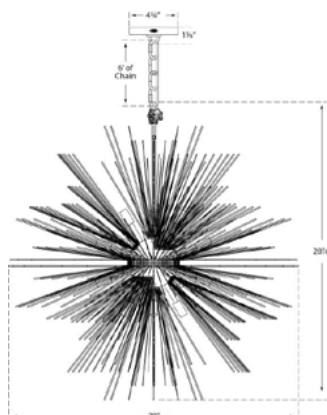

MATERIALS SHOWN

AGED IRON

AVAILABLE IN

GILD
POLISHED NICKEL
AGED IRON
BURNISHED SILVER LEAF

DIMENSIONS

WIDTH: 28"
FIXTURE HEIGHT: 28.25"
CANOPY: 4.75" ROUND

SOCKET

20 - CANDELABRA

WATTAGE

20 - 60 C