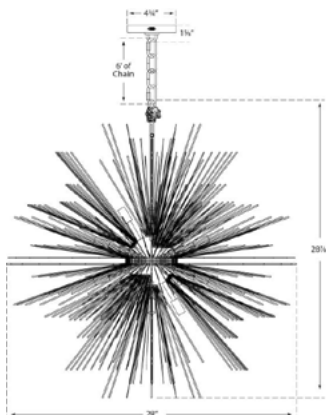

STRADA MEDIUM ROUND PENDANT

KW 5071

MATERIALS SHOWN

GILD

AVAILABLE IN

GILD
 POLISHED NICKEL
 AGED IRON
 BURNISHED SILVER LEAF

DIMENSIONS

WIDTH: 28"
 FIXTURE HEIGHT: 28.25"
 CANOPY: 4.75" ROUND

AVAILABLE IN

GILD
 POLISHED NICKEL
 AGED IRON
 BURNISHED SILVER LEAF

DIMENSIONS

WIDTH: 28"
 FIXTURE HEIGHT: 28.25"
 CANOPY: 4.75" ROUND

SOCKET

20 - CANDELABRA

WATTAGE

20 - 60 C

WIDTH: 28"
FIXTURE HEIGHT: 28.25"
CANOPY: 4.75" ROUND

SOCKET

20 - CANDELABRA

WATTAGE

20 - 60 C

kelly wearstler

STRADA MEDIUM ROUND PENDANT

KW 5071

MATERIALS SHOWN

BURNISHED SILVER LEAF

AVAILABLE IN

GILD
POLISHED NICKEL
AGED IRON
BURNISHED SILVER LEAF

DIMENSIONS

WIDTH: 28"
FIXTURE HEIGHT: 28.25"
CANOPY: 4.75" ROUND

SOCKET

20 - CANDELABRA