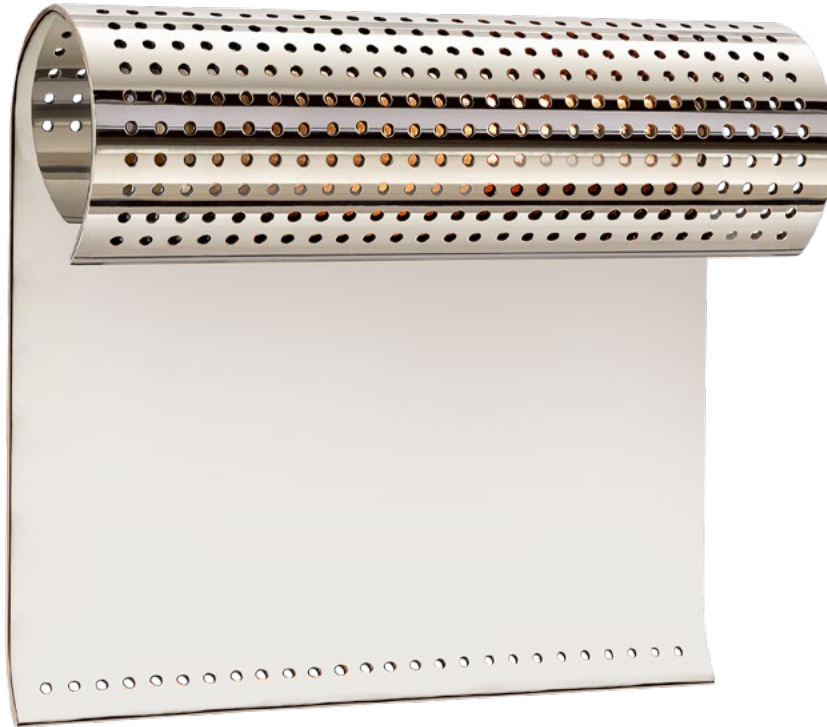

PRECISION SMALL SCONCE

KW 2060

MATERIALS SHOWN

ANTIQUE-BURNISHED BRASS

AVAILABLE IN

ANTIQUE-BURNISHED BRASS
 POLISHED NICKEL
 BRONZE

DIMENSIONS

WIDTH: 8.75"
 HEIGHT: 7.75"
 EXTENSION: 3.25"
 BACKPLATE: 5.5" SQUARE

SOCKET

INTERMEDIATE

WATTAGE

40 T

PRECISION SMALL SCONCE

KW 2060

MATERIALS SHOWN

POLISHED NICKEL

AVAILABLE IN

ANTIQUE-BURNISHED BRASS
POLISHED NICKEL
BRONZE

DIMENSIONS

WIDTH: 8.75"
HEIGHT: 7.75"
EXTENSION: 3.25"
BACKPLATE: 5.5" SQUARE

SOCKET

INTERMEDIATE

WATTAGE

40 T

kelly wearstler

PRECISION SMALL SCONCE

KW 2060

MATERIALS SHOWN

BRONZE

AVAILABLE IN

ANTIQUE-BURNISHED BRASS

POLISHED NICKEL