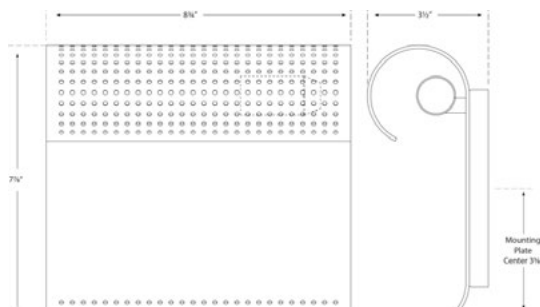

PRECISION SMALL SCONCE

KW 2060

MATERIALS SHOWN

ANTIQUE-BURNISHED BRASS

AVAILABLE IN

ANTIQUE-BURNISHED BRASS
 POLISHED NICKEL
 BRONZE

DIMENSIONS

WIDTH: 8.75"
 HEIGHT: 7.75"
 EXTENSION: 3.25"
 BACKPLATE: 5.5" SQUARE

AVAILABLE IN

ANTIQUE-BURNISHED BRASS
POLISHED NICKEL
BRONZE

DIMENSIONS

WIDTH: 8.75"
HEIGHT: 7.75"
EXTENSION: 3.25"
BACKPLATE: 5.5" SQUARE

SOCKET

INTERMEDIATE

WATTAGE

40 T

BRONZE

DIMENSIONS

WIDTH: 8.75"

HEIGHT: 7.75"

EXTENSION: 3.25"

BACKPLATE: 5.5" SQUARE

SOCKET

INTERMEDIATE