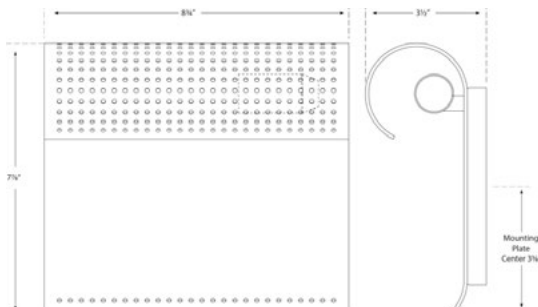

PRECISION SMALL SCONCE

KW 2060

MATERIALS SHOWN

BRONZE

AVAILABLE IN

ANTIQUE-BURNISHED BRASS

POLISHED NICKEL

BRONZE

DIMENSIONS

WIDTH: 8.75"

HEIGHT: 7.75"

EXTENSION: 3.25"

BACKPLATE: 5.5" SQUARE

SOCKET

INTERMEDIATE

WATTAGE

40 T