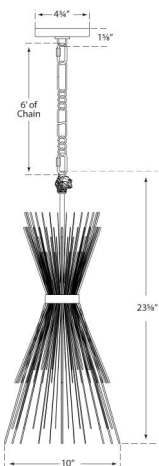

Strada Small Chandelier

KW5077A1

Materials Shown

Aged Iron

Available in

Gild

Aged Iron

Polished Nickel

Burnished Silver Leaf

Dimensions

Height: 23.75"

Width: 9.25"

Canopy: 4.75" Round

Socket

E26 Keyless

Wattage

60 A19

Weight

9lbs