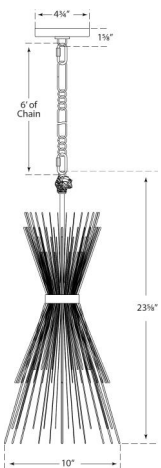

Strada Small Chandelier

KW5077G

Materials Shown

Gild

Available in

Gild

Aged Iron

Polished Nickel

Burnished Silver Leaf

Dimensions

Height: 23.75"

Width: 9.25"

Canopy: 4.75" Round

Socket

E26 Keyless

Wattage

60 A19

Weight

9lbs