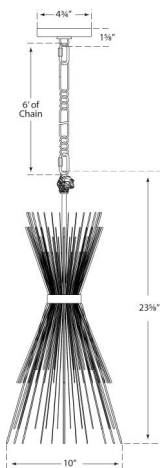

Strada Small Chandelier

KW5077PN

Materials Shown

Polished Nickel

Available in

Gild

Aged Iron

Polished Nickel

Burnished Silver Leaf

Dimensions

Height: 23.75"

Width: 9.25"

Canopy: 4.75" Round

Socket

E26 Keyless

Wattage

60 A19

Weight

9lbs