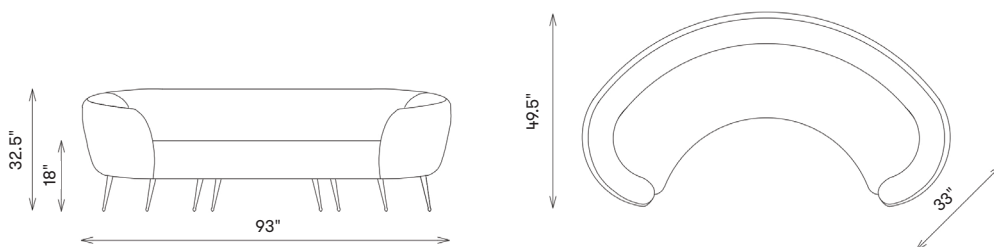

kelly wearstler

SOUFFLE BANQUETTE

EJV1544-94

MATERIALS SHOWN

Burnished Brass
In Bubbly Black • W9337-09

AVAILABLE IN

See Fabric PDF

DIMENSIONS

Width: 93"
Depth: 49.5"
Height: 32.5"
Seat Height: 18"

FINISHES