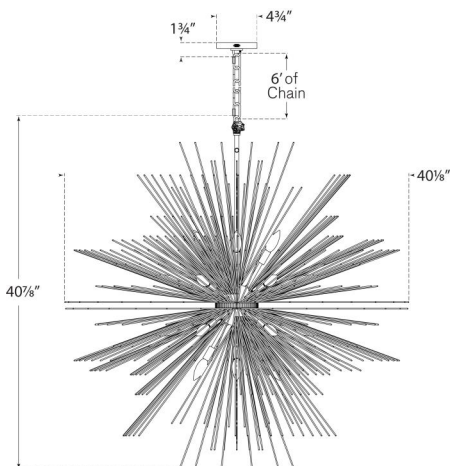

Strada Round Large Pendant

KW5072A1

Materials Shown

Aged Iron

Available in

Gild

Aged Iron

Polished Nickel

Burnished Silver Leaf

Dimensions

Height: 40.75"

Width: 40.25"

Canopy: 4.75" Round

Socket

20 - E12 Candelabra

Wattage

20 - 40 C11

Weight

39lbs