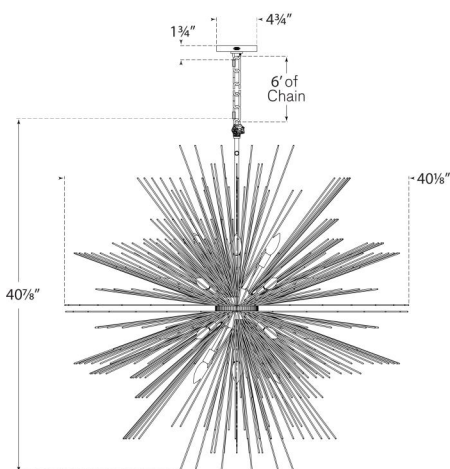

Strada Round Large Pendant

KW5072BSL

Materials Shown

Burnished Silver Leaf

Available in

Gild

Aged Iron

Polished Nickel

Burnished Silver Leaf

Dimensions

Height: 40.75"

Width: 40.25"

Canopy: 4.75" Round

Socket

20 - E12 Candelabra

Wattage

20 - 40 C11

Weight

39lbs