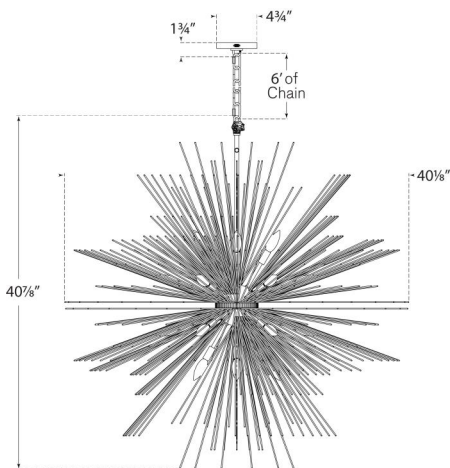

Strada Round Large Pendant

KW5072G

Materials Shown

Gild

Available in

Gild

Aged Iron

Polished Nickel

Burnished Silver Leaf

Dimensions

Height: 40.75"

Width: 40.25"

Canopy: 4.75" Round

Socket

20 - E12 Candelabra

Wattage

20 - 40 C11

Weight

39lbs