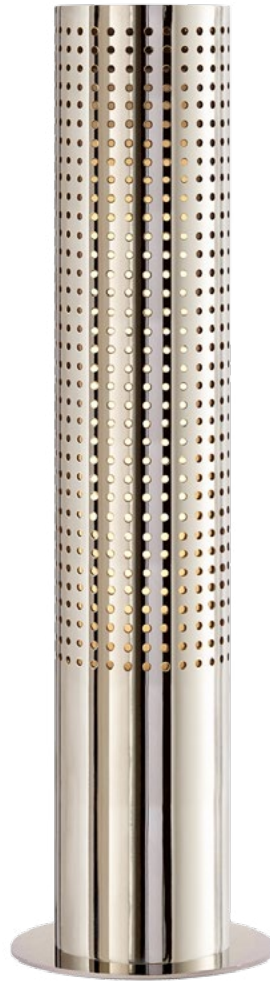

## PRECISION TABLE LAMP

KW 3060

### DIMENSIONS

WIDTH: 4.5"  
HEIGHT: 16.25"  
BASE: 4.5" ROUND

### SOCKET

KEYLESS WITH DIMMER

### WATTAGE

60 T

kelly wearstler