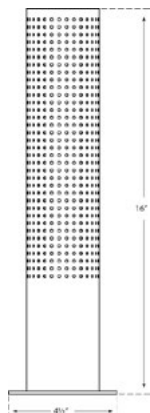

MATERIALS SHOWN

BRONZE WITH
FROSTED GLASS

AVAILABLE IN

ANTIQUE-BURNISHED BRASS
POLISHED NICKEL
BRONZE

DIMENSIONS

WIDTH: 4.5"
HEIGHT: 16.25"
BASE: 4.5" ROUND

SOCKET

KEYLESS WITH DIMMER

WATTAGE

60 T