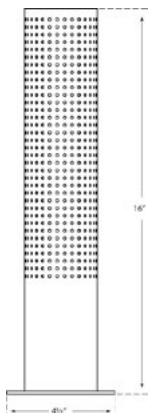

MATERIALS SHOWN

POLISHED NICKEL WITH
FROSTED GLASS

AVAILABLE IN

ANTIQUE-BURNISHED BRASS
POLISHED NICKEL
BRONZE

DIMENSIONS

WIDTH: 4.5"
HEIGHT: 16.25"
BASE: 4.5" ROUND

SOCKET

KEYLESS WITH DIMMER

WATTAGE

60 T