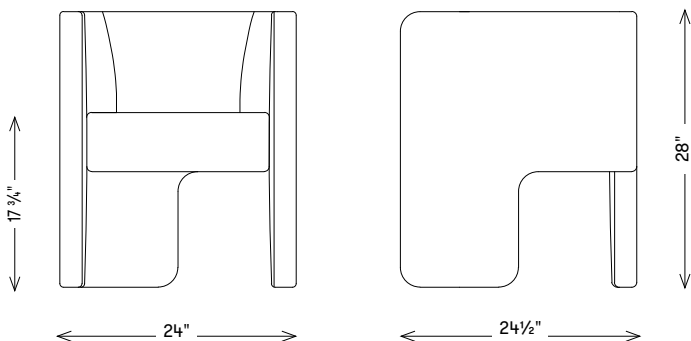

kelly wearstler

FAIRFAX CHAIR

EJV1553-24 LAF/RAF

MATERIALS SHOWN

In Foliage Willow • W50475-14

AVAILABLE IN

See Fabric PDF

DIMENSIONS

Width: 24"

Depth: 24 1/2"

Height: 28"

Seat Height: 17 3/4"

Weight: 30lbs/13.6kgs