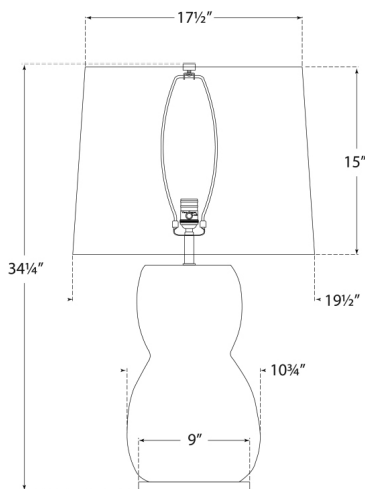

BALLA LARGE HAND-PAINTED TABLE LAMP

KW 3673WBS-L

MATERIALS SHOWN

Plaster White and Black Stripe
with Linen Shade

AVAILABLE IN

As Shown

DIMENSIONS

Height: 34.25"
Width: 19.5"
Base: 9" Round