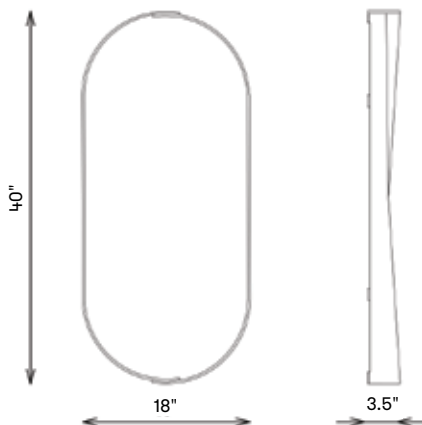

kelly wearstler

ALTA RACETRACK MIRROR

EJV1509-04

MATERIALS SHOWN

Burnished Brass

AVAILABLE IN

See Material PDF

DIMENSIONS

Width: 18"

Depth: 3 1/2"

Height: 40"

FINISHES