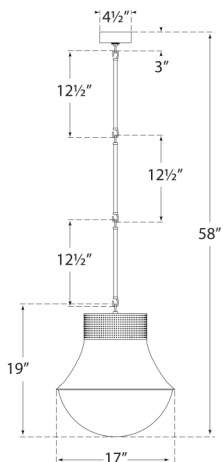

Precision Large Pendant

KW5223AB-WG

Materials Shown

Polished Nickel with Etched Crystal

Available in

Antique-Burnished Brass

Bronze

Polished Nickel

Dimensions

O/A Height: 58"

Min. Custom Height: 27"

Width: 17"

Canopy: 4.5" Round

Socket

E26 Keyless

Wattage

60 A19

Weight

19lbs