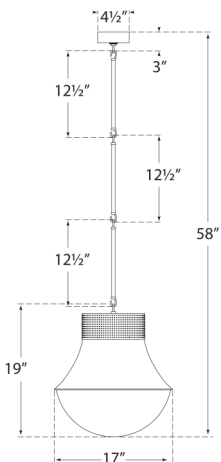

Dimensions

O/A Height: 58"

Min. Custom Height: 27"

Width: 17"

Canopy: 4.5" Round

Socket

E26 Keyless

Wattage

60 A19

Weight

19lbs

Precision Large Pendant

KW5223BZ-WG

Materials Shown

Polished Nickel with Etched Crystal

Available in

Antique-Burnished Brass

Bronze

Polished Nickel

Dimensions

O/A Height: 58"

Min. Custom Height: 27"

Width: 17"

Canopy: 4.5" Round

Materials Shown

Polished Nickel with Etched Crystal

Available in

Antique-Burnished Brass

Bronze

Polished Nickel

Dimensions

O/A Height: 58"