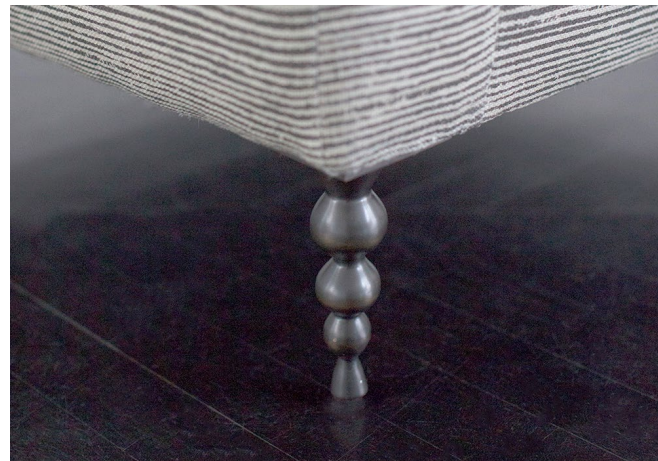

kelly wearstler

HILLCREST LOUNGE CHAIR

EJV1526-32

MATERIALS SHOWN

Blackened Brass Legs
In Sand Truffle

AVAILABLE IN

Burnished Brass Legs

DIMENSIONS

Width: 35"
Depth: 29"
Height: 33"

FINISHES