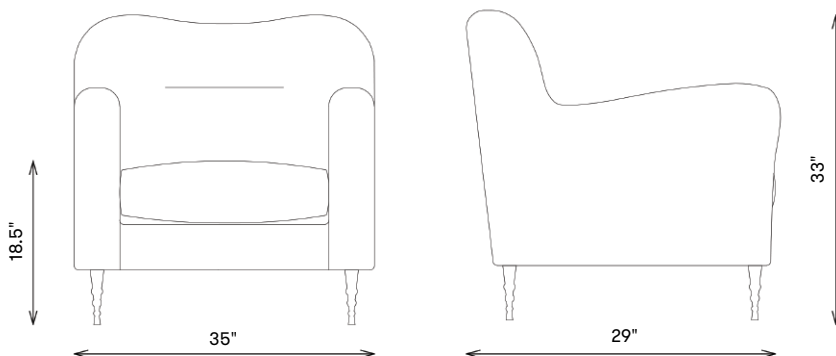

kelly wearstler

HILLCREST LOUNGE CHAIR

EJV1526-32

MATERIALS SHOWN

Blackened Brass Legs
In Sand Truffle

AVAILABLE IN

Burnished Brass Legs

DIMENSIONS

Width: 35"
Depth: 29"
Height: 33"

FINISHES