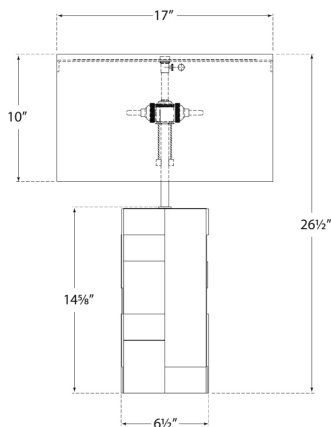

kelly wearstler

BLOQUE TABLE LAMP

KW 3127AB/BZ/PN-AB

MATERIALS SHOWN

Mixed Brass, Bronze, and Polished Nickel with Antique-Burnished Brass Shade

AVAILABLE IN

Mixed Brass, Bronze, and Nickel

DIMENSIONS

Height: 26.5"
Width: 17"
Base: 6.5" Round
Shade: 17" x 17" x 10"

SOCKET

2 - E26 Pull Chain

WATTAGE

2 - 75A