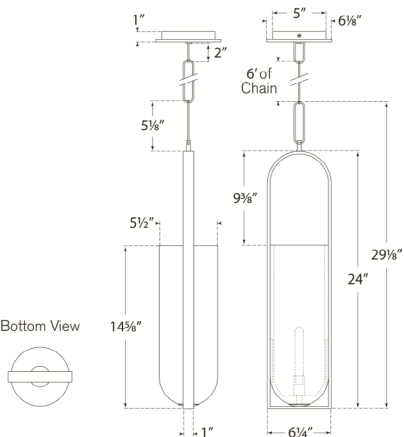

Melange Small Elongated Pendant

KW5512AB-ALB

Materials Shown

**Antique-Burnished Brass with
Alabaster Shade**

Available in

**Antique-Burnished Brass
Bronze
Polished Nickel**

Dimensions

Height: 29"
Width: 6.25"
Canopy: 6" Round

Dimensions

Height: 29"

Width: 6.25"

Canopy: 6" Round

Socket

E26 Keyless

Wattage

9 LED T10

Weight

16lbs

Note

**Alabaster is a Natural Stone |
Variations in Color and Texture are
Expected**

Melange Small Elongated Pendant

KW5512PN-ALB

Materials Shown

**Polished Nickel with Alabaster
Shade**

Available in

**Antique-Burnished Brass
Bronze
Polished Nickel**

Dimensions

Height: 29"
Width: 6.25"
Canopy: 6" Round

Socket

E26 Keyless

Wattage

9 LED T10