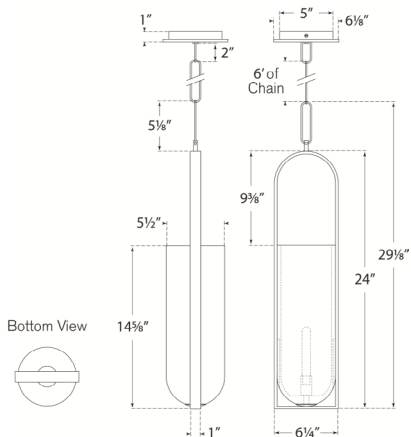

Melange Small Elongated Pendant

KW5512AB-ALB

Materials Shown

**Antique-Burnished Brass with
Alabaster Shade**

Available in

**Antique-Burnished Brass
Bronze
Polished Nickel**

Dimensions

Height: 29"
Width: 6.25"
Canopy: 6" Round

Dimensions

Height: 29"

Width: 6.25"

Canopy: 6" Round

Socket

E26 Keyless

Wattage

9 LED T10

Weight

16lbs

Note

**Alabaster is a Natural Stone |
Variations in Color and Texture are
Expected**

Melange Small Elongated Pendant

KW5512PN-ALB

Materials Shown

**Polished Nickel with Alabaster
Shade**

Available in

**Antique-Burnished Brass
Bronze
Polished Nickel**

Dimensions

Height: 29"
Width: 6.25"
Canopy: 6" Round

Socket

E26 Keyless

Wattage

9 LED T10