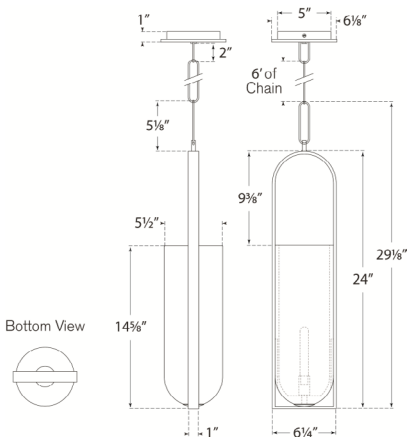

Melange Small Elongated Pendant

KW5512AB-ALB

Materials Shown

**Antique-Burnished Brass with
Alabaster Shade**

Available in

**Antique-Burnished Brass
Bronze
Polished Nickel**

Dimensions

Height: 29"
Width: 6.25"
Canopy: 6" Round

Socket

E26 Keyless

Wattage

9 LED T10

Weight

16lbs

Note

**Alabaster is a Natural Stone |
Variations in Color and Texture are
Expected**

Dimensions

Height: 29"

Width: 6.25"

Canopy: 6" Round

Socket

E26 Keyless

Wattage

9 LED T10

Available in

**Antique-Burnished Brass
Bronze
Polished Nickel**

Dimensions

Height: 29"
Width: 6.25"
Canopy: 6" Round

Socket

E26 Keyless

Wattage

9 LED T10