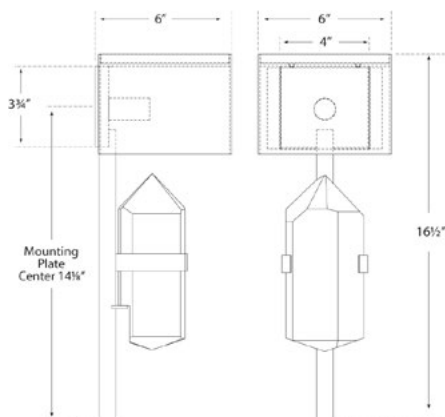

HALCYON SCONCE

KW2092

MATERIALS SHOWN

ANTIQUE-BURNISHED BRASS
AND QUARTZ

AVAILABLE IN

ANTIQUE-BURNISHED BRASS

DIMENSIONS

WIDTH: 6"
HEIGHT: 16.5"
EXTENSION: 6"
BACKPLATE: 3.75" X 4" RECT

SOCKET

CANDELABRA

WATTAGE

60 B