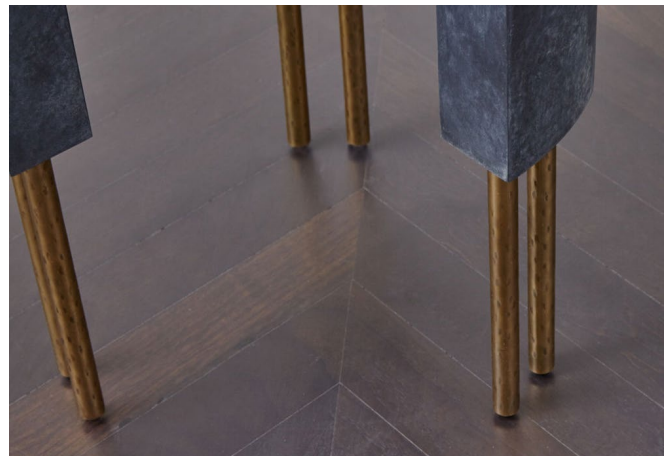

## MELANGE SIDE TABLE

EJV1509-42

### MATERIALS SHOWN

Dark Grey Plaster  
Burnished Brass

### DIMENSIONS

Diameter: 14"  
Height: 26"