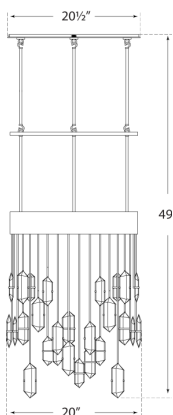

HALYCON MEDIUM ROUND CHANDELIER

KW5095AB/Q

MATERIALS SHOWN

ANTIQUE-BURNISHED BRASS
AND QUARTZ

AVAILABLE IN

ANTIQUE-BURNISHED BRASS

DIMENSIONS

WIDTH: 20"
HEIGHT: 49"
CANOPY: 20.5" ROUND

SOCKET

6 - CANDELABRA

WATTAGE

6 - 60 C