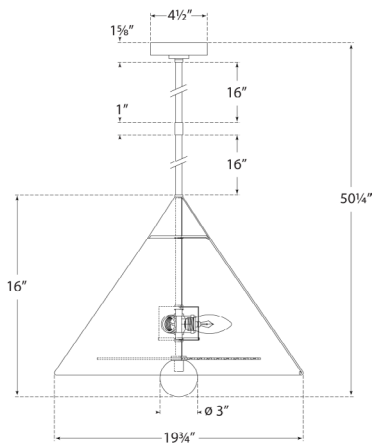

Dimensions

O/A Height: 50.5"

Min. Custom Height: 27"

Width: 20"

Canopy: 4.5" Round

Socket

3 - E26 Keyless

Wattage

3 - 5.5 LED B11

Weight

11lbs

Cleo Medium Pendant

KW5509AB/BLK-FA

Materials Shown

**Antique-Burnished Brass and Black
with Frosted Acrylic**

Available in

**Antique-Burnished Brass and
Antique White**

Antique-Burnished Brass and Black

Dimensions

O/A Height: 50.5"

Min. Custom Height: 27"

Width: 20"

Canopy: 4.5" Round

Socket