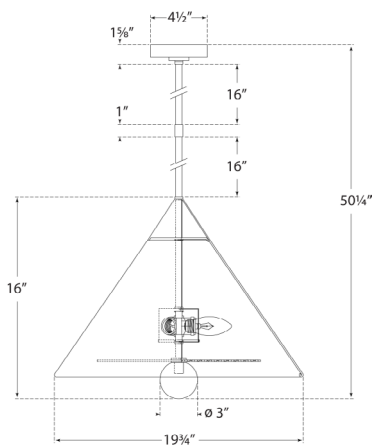

Cleo Medium Pendant

KW5509AB/AW-FA

Materials Shown

**Antique-Burnished Brass and
Antique White with Frosted Acrylic**

Available in

**Antique-Burnished Brass and
Antique White**

Antique-Burnished Brass and Black

Dimensions

O/A Height: 50.5"

Min. Custom Height: 27"

Width: 20"

Canopy: 4.5" Round

Socket

3 - E26 Keyless

Wattage

3 - 5.5 LED B11

Weight

11lbs