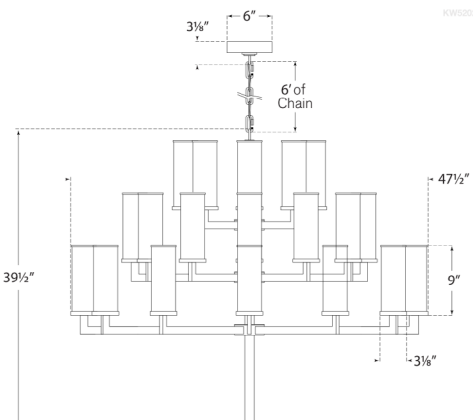

Socket

32 - E12 Candelabra

Wattage

32 - 40 C11

Weight

70lbs

Liaison Triple Tier Chandelier

KW5202AB-CG

Materials Shown

**Antique-Burnished Brass with
Clear Glass**

Available in

**Antique-Burnished Brass
Bronze
Polished Nickel**

Dimensions

**Fixture Height: 39.5"
Width: 47.5"
Canopy: 6" Round**

Socket

32 - E12 Candelabra

Available in

Antique-Burnished Brass

Bronze

Polished Nickel

Dimensions

Fixture Height: 39.5"

Width: 47.5"

Canopy: 6" Round

Bronze

Polished Nickel

Dimensions

Fixture Height: 39.5"

Width: 47.5"

Canopy: 6" Round

Socket

32 - E12 Candelabra