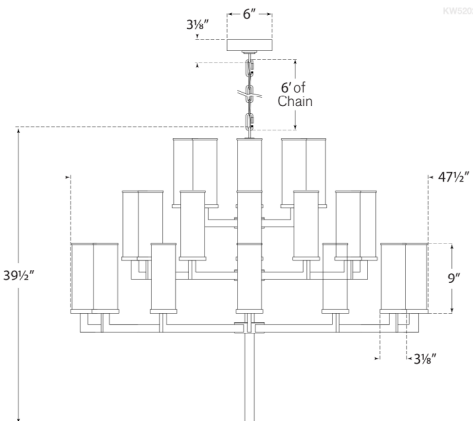

Liaison Triple Tier Chandelier

KW5202AB-CRG

Materials Shown

**Antique-Burnished Brass with
Crackle Glass**

Available in

**Antique-Burnished Brass
Bronze
Polished Nickel**

Dimensions

**Fixture Height: 39.5"
Width: 47.5"
Canopy: 6" Round**

Materials Shown

**Antique-Burnished Brass with
Clear Glass**

Available in

**Antique-Burnished Brass
Bronze
Polished Nickel**

Dimensions

**Fixture Height: 39.5"
Width: 47.5"
Canopy: 6" Round**

Socket

32 - E12 Candelabra

Dimensions

Fixture Height: 39.5"

Width: 47.5"

Canopy: 6" Round

Socket

32 - E12 Candelabra

Wattage

32 - 40 C11

Bronze

Polished Nickel

Dimensions

Fixture Height: 39.5"

Width: 47.5"

Canopy: 6" Round

Socket

32 - E12 Candelabra