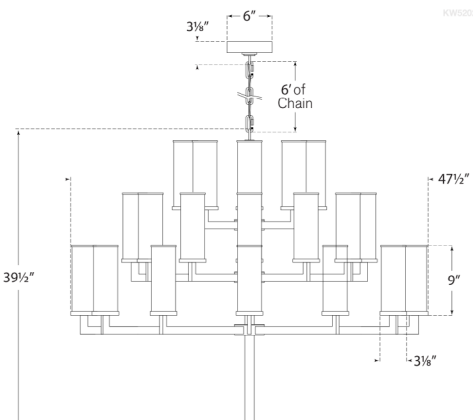

Liaison Triple Tier Chandelier

KW5202PN-CRG

Materials Shown

Polished Nickel with Crackle Glass

Available in

Antique-Burnished Brass

Bronze

Polished Nickel

Dimensions

Fixture Height: 39.5"

Width: 47.5"

Canopy: 6" Round

Socket

32 - E12 Candelabra

Wattage

32 - 40 C11

Weight

70lbs