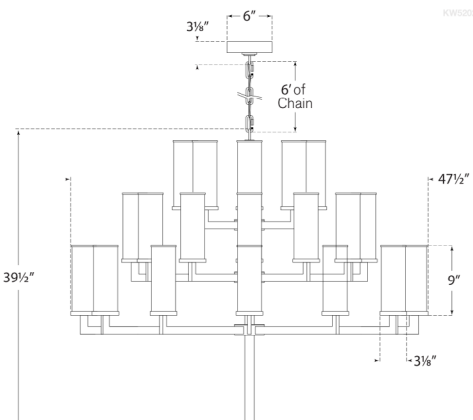

Liaison Triple Tier Chandelier

KW5202BZ-CRG

Materials Shown

Bronze with Crackle Glass

Available in

Antique-Burnished Brass

Bronze

Polished Nickel

Dimensions

Fixture Height: 39.5"

Width: 47.5"

Canopy: 6" Round

Socket

32 - E12 Candelabra

Wattage

32 - 40 C11

Weight

70lbs