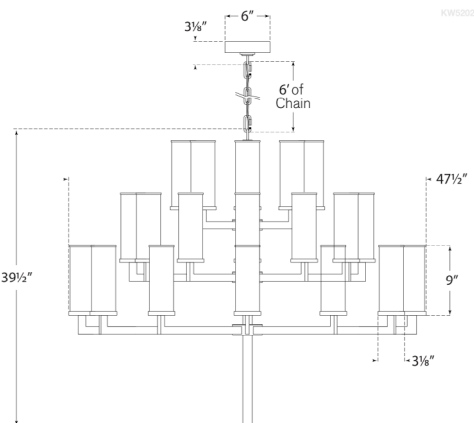

Available in

Antique-Burnished Brass

Bronze

Polished Nickel

Dimensions

Fixture Height: 39.5"

Width: 47.5"

Canopy: 6" Round

Socket

32 - E12 Candelabra

Wattage

32 - 40 C11

Weight

70lbs

Liaison Triple Tier Chandelier

KW5202BZ-CG

Materials Shown

Bronze with Clear Glass

Available in

Antique-Burnished Brass

Bronze

Polished Nickel

Dimensions

Fixture Height: 39.5"

Dimensions

Fixture Height: 39.5"

Width: 47.5"

Canopy: 6" Round

Socket

32 - E12 Candelabra

Wattage

32 - 40 C11