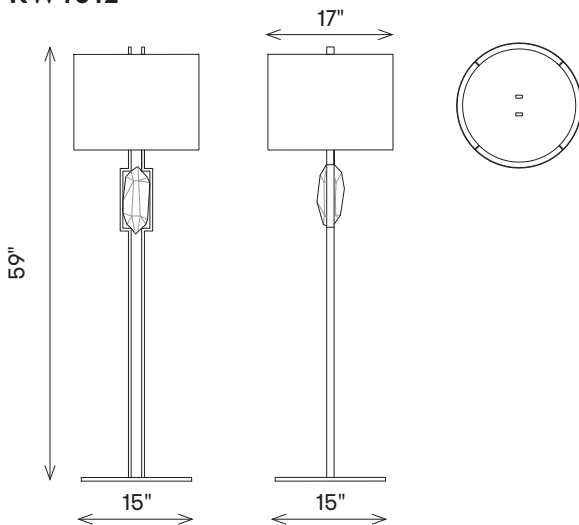

kelly wearstler

HALCYON FLOOR LAMP

KW1012

MATERIALS SHOWN

Antique-Burnished Brass and
Quartz with Antique Brass Shade

AVAILABLE IN

Antique-Burnished Brass

DIMENSIONS

Width: 17"
Height: 59"
Base: 15" Square
Shade: 17" Dia x 13"H

SOCKET

2 - Keyless

WATTAGE

2 - 75 A