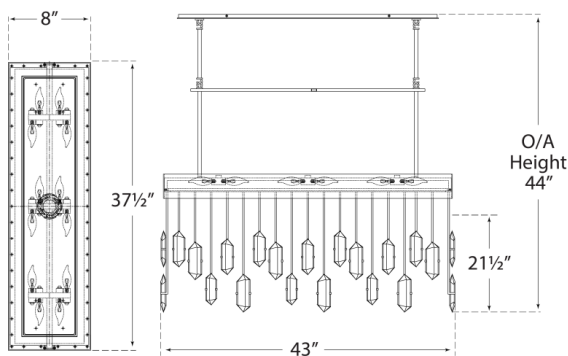

HALCYON LARGE LINEAR PENDANT

KW5098AB-Q

MATERIALS SHOWN

ANTIQUÉ-BURNISHED BRASS
AND QUARTZ

AVAILABLE IN

ANTIQUÉ-BURNISHED BRASS

DIMENSIONS

WIDTH: 43"
O/A HEIGHT: 44"
FIXTURE HEIGHT: 21.5"
CANOPY: 8" X 37.5" RECT

SOCKET

12 - CANDELABRA

WATTAGE

12 - 60 C