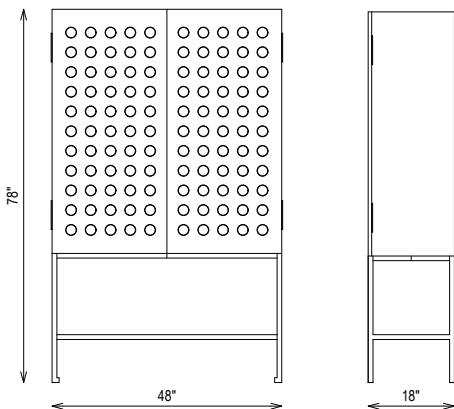

kelly wearstler

DILLON CABINET

EJV201501-25

MATERIALS SHOWN

Bleached Walnut
Burnished Brass

AVAILABLE IN

Ebonized Walnut
Natural Walnut

DIMENSIONS

Width: 48"
Height: 78"
Depth: 18"

FINISHES