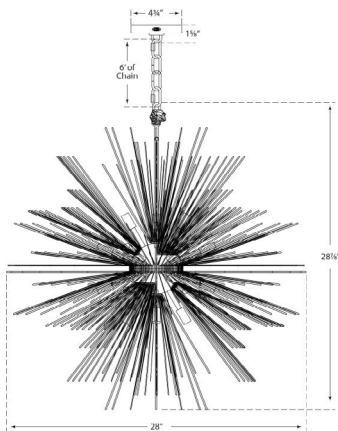

Strada Medium Round Chandelier

KW5071BSL

Materials Shown

Burnished Silver Leaf

Available in

Gild

Aged Iron

Polished Nickel

Burnished Silver Leaf

Dimensions

Fixture Height: 28.25"

Width: 28"

Canopy: 4.75" Round

Socket

20 - E12 Candelabra

Wattage

20 - 40 C11

Weight

29lbs