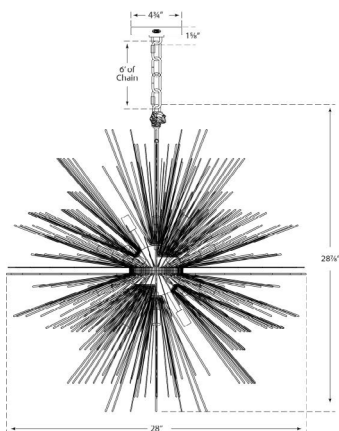

Strada Medium Round Chandelier

KW5071G

Materials Shown

Gild

Available in

Gild

Aged Iron

Polished Nickel

Burnished Silver Leaf

Dimensions

Fixture Height: 28.25"

Width: 28"

Canopy: 4.75" Round

Socket

20 - E12 Candelabra

Wattage

20 - 40 C11

Weight

29lbs