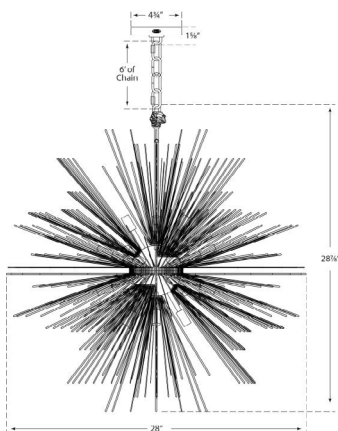

Strada Medium Round Chandelier

KW5071PN

Materials Shown

Polished Nickel

Available in

Gild

Aged Iron

Polished Nickel

Burnished Silver Leaf

Dimensions

Fixture Height: 28.25"

Width: 28"

Canopy: 4.75" Round

Socket

20 - E12 Candelabra

Wattage

20 - 40 C11

Weight

29lbs