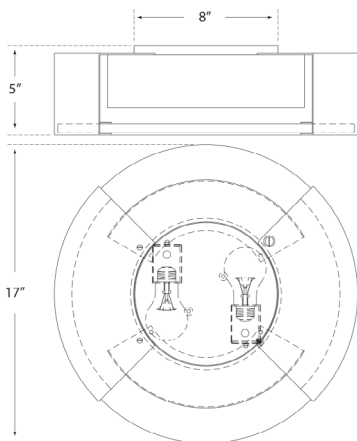

Melange Large Flush Mount

KW4013AB

Materials Shown

**Antique-Burnished Brass with
Alabaster**

Available in

**Antique-Burnished Brass
Bronze
Polished Nickel**

Dimensions

**Height: 5"
Width: 17"**

Materials Shown

**Antique-Burnished Brass with
Alabaster**

Available in

**Antique-Burnished Brass
Bronze
Polished Nickel**

Dimensions

**Height: 5"
Width: 17"**

Socket

2 - E26 Keyless

Wattage

2 - 14.5 LED A19

Weight

21lbs

Melange Large Flush Mount

KW4013PN

Materials Shown

**Antique-Burnished Brass with
Alabaster**

Available in

**Antique-Burnished Brass
Bronze
Polished Nickel**

Dimensions

**Height: 5"
Width: 17"**

Socket

2 - E26 Keyless

Wattage

2 - 14.5 LED A19