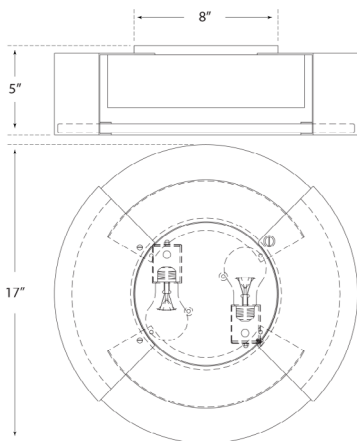

Melange Large Flush Mount

KW4013AB

Materials Shown

**Antique-Burnished Brass with
Alabaster**

Available in

**Antique-Burnished Brass
Bronze
Polished Nickel**

Dimensions

**Height: 5"
Width: 17"**

Socket

2 - E26 Keyless

Wattage

2 - 14.5 LED A19

Weight

21lbs

Melange Large Flush Mount

KW4013BZ

Materials Shown

**Antique-Burnished Brass with
Alabaster**

Available in

**Antique-Burnished Brass
Bronze
Polished Nickel**

Dimensions

**Height: 5"
Width: 17"**

Socket

2 - E26 Keyless

Available in

**Antique-Burnished Brass
Bronze
Polished Nickel**

Dimensions

**Height: 5"
Width: 17"**

Socket

2 - E26 Keyless

Wattage

2 - 14.5 LED A19