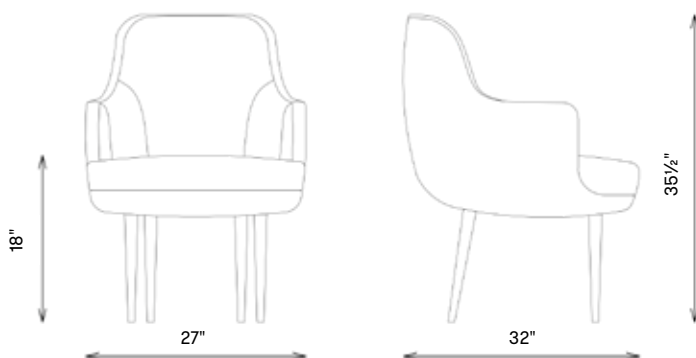

kelly wearstler

SONARA ARM CHAIR

EJV1528-27

MATERIALS SHOWN

EJV1528-27 Natural Oak
In Graffito Onyx • W10778-09

AVAILABLE IN

Ebonized Oak
Bleached Oak
See Fabric PDF

DIMENSIONS

Width: 27"
Depth: 32"
Height: 35 1/2"
Seat Height: 18"