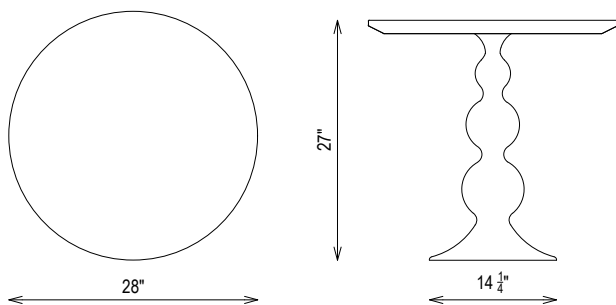

kelly wearstler

FORMOSA END TABLE

FTA1505-42

MATERIALS SHOWN

Burnished Bronze

AVAILABLE IN

Blackened Brass

DIMENSION

Diameter: 28"

Height: 27"

FINISHES