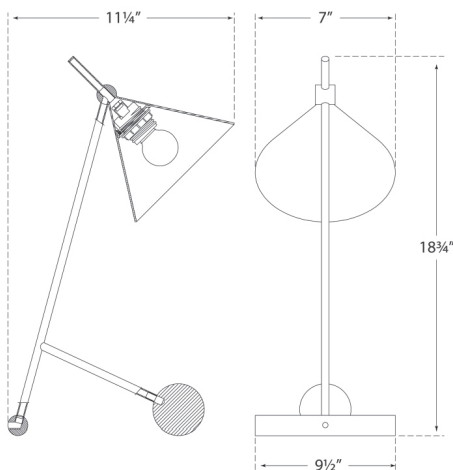

CLEO TABLE LAMP

KW3410

MATERIALS SHOWN

Bronze and Antique-Burnished Brass with White Shade

Available in

Bronze and Antique-Burnished Brass with Black Shade

DIMENSIONS

Width: 7"
Height: 18.75"
Base: 7" X 9.5" Tripod

SOCKET

E26 Keyless
with Line Switch

WATTAGE

60 G

CLEO TABLE LAMP

KW3410

MATERIALS SHOWN

Bronze and Antique-Burnished Brass with White Shade

Available in

Bronze and Antique-Burnished Brass with Black Shade

DIMENSIONS

Width: 7"
Height: 18.75"
Base: 7" X 9.5" Tripod

SOCKET

E26 Keyless
with Line Switch

WATTAGE

60 G