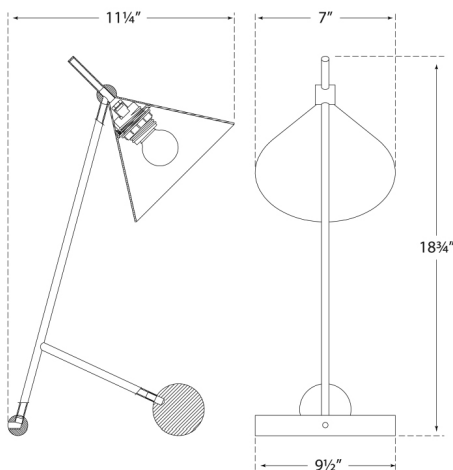

CLEO TABLE LAMP

KW3410

MATERIALS SHOWN

Bronze and Antique-Burnished Brass with White Shade

Available in

Bronze and Antique-Burnished Brass with Black Shade

DIMENSIONS

Width: 7"
Height: 18.75"
Base: 7" X 9.5" Tripod

SOCKET

E26 Keyless
with Line Switch

WATTAGE

60 G

CLEO TABLE LAMP

KW3410

MATERIALS SHOWN

Bronze and Antique-Burnished Brass with White Shade

Available in

Bronze and Antique-Burnished Brass with Black Shade

DIMENSIONS

Width: 7"
Height: 18.75"
Base: 7" X 9.5" Tripod

SOCKET

E26 Keyless
with Line Switch

WATTAGE

60 G