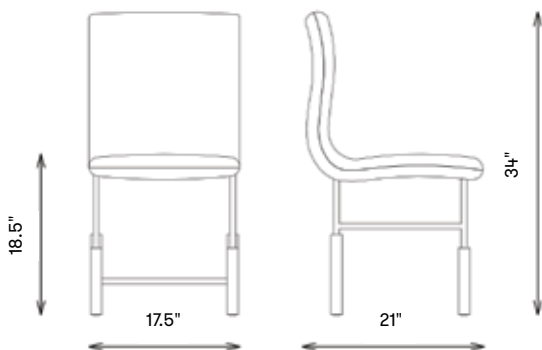

REVELLO DINING CHAIR

EJV1547-28

MATERIALS SHOWN

Burnished Brass, Ebonized Walnut
In Sonoma Gold · W10691-22

AVAILABLE IN

See Fabric PDF
EJV1547-28 Natural Walnut
EJV1547-28 Ebonized Walnut

DIMENSIONS

Width: 17½"
Depth: 21"
Height: 34"
Seat Height: 18½"

FINISHES