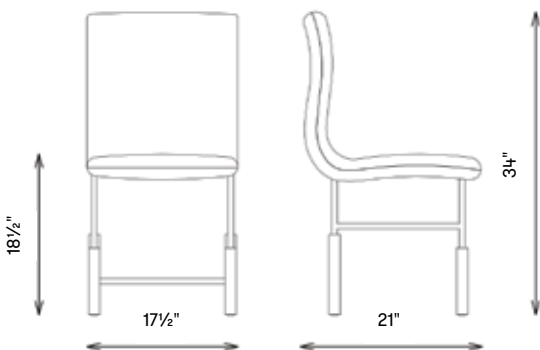

REVELLO DINING CHAIR

EJV1547-28

MATERIALS SHOWN

Burnished Brass, Ebonized Walnut
In Paradox Black Gold • W7689-09

AVAILABLE IN

Natural Walnut
Ebonized Walnut
See Fabric PDF

DIMENSIONS

Width: 17 1/2"
Depth: 21"
Height: 34"
Seat Height: 18 1/2"

FINISHES