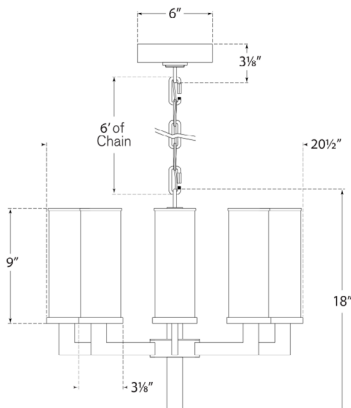

Socket

8 - E12 Candelabra

Wattage

8 - 60 C11

Weight

26lbs

Liaison One-Tier Chandelier

KW5200BZ-CG

Materials Shown

Bronze with Clear Glass

Available in

Antique-Burnished Brass

Bronze

Polished Nickel

Dimensions

Height: 16.5"

Width: 20.5"

Canopy: 6" Round

Socket

8 - E12 Candelabra

Wattage

8 - 60 C11

Weight

26lbs

Dimensions

Height: 16.5"

Width: 20.5"

Canopy: 6" Round

Socket

8 - E12 Candelabra

Wattage

8 - 60 C11