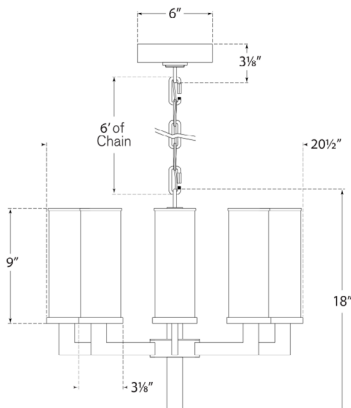

Materials Shown

Bronze with Crackle Glass

Available in

Antique-Burnished Brass

Bronze

Polished Nickel

Dimensions

Height: 16.5"

Width: 20.5"

Canopy: 6" Round

Socket

8 - E12 Candelabra

Wattage

8 - 60 C11

Weight

26lbs