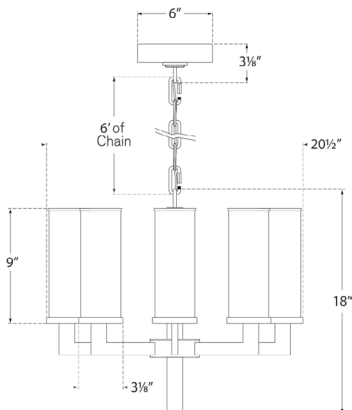

Materials Shown

Polished Nickel with Clear Glass

Available in

Antique-Burnished Brass

Bronze

Polished Nickel

Dimensions

Height: 16.5"

Width: 20.5"

Canopy: 6" Round

Socket

8 - E12 Candelabra

Wattage

8 - 60 C11

Weight

26lbs