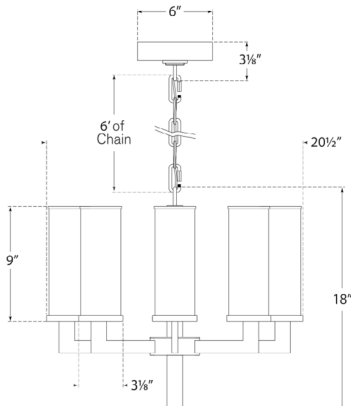

Liaison One-Tier Chandelier

KW5200AB-CRG

Materials Shown

**Antique-Burnished Brass with
Crackle Glass**

Available in

**Antique-Burnished Brass
Bronze
Polished Nickel**

Dimensions

**Height: 16.5"
Width: 20.5"
Canopy: 6" Round**

Materials Shown

**Antique-Burnished Brass with
Clear Glass**

Available in

**Antique-Burnished Brass
Bronze
Polished Nickel**

Dimensions

**Height: 16.5"
Width: 20.5"
Canopy: 6" Round**

Socket

8 - E12 Candelabra

Dimensions

Height: 16.5"

Width: 20.5"

Canopy: 6" Round

Socket

8 - E12 Candelabra

Wattage

8 - 60 C11

Bronze

Polished Nickel

Dimensions

Height: 16.5"

Width: 20.5"

Canopy: 6" Round

Socket

8 - E12 Candelabra