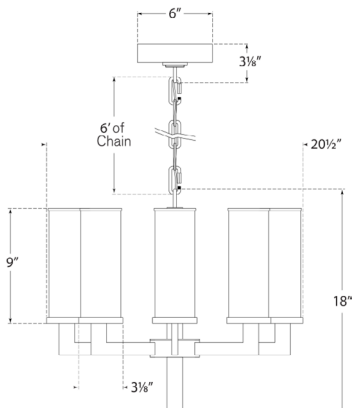

Materials Shown

Polished Nickel with Crackle Glass

Available in

Antique-Burnished Brass

Bronze

Polished Nickel

Dimensions

Height: 16.5"

Width: 20.5"

Canopy: 6" Round

Socket

8 - E12 Candelabra

Wattage

8 - 60 C11

Weight

26lbs