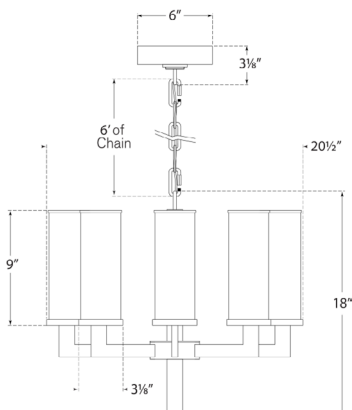

Materials Shown

**Antique-Burnished Brass with
Clear Glass**

Available in

**Antique-Burnished Brass
Bronze
Polished Nickel**

Dimensions

**Height: 16.5"
Width: 20.5"
Canopy: 6" Round**

Socket

8 - E12 Candelabra

Available in

Antique-Burnished Brass

Bronze

Polished Nickel

Dimensions

Height: 16.5"

Width: 20.5"

Canopy: 6" Round

Dimensions

Height: 16.5"

Width: 20.5"

Canopy: 6" Round

Socket

8 - E12 Candelabra

Wattage

8 - 60 C11

Bronze

Polished Nickel

Dimensions

Height: 16.5"

Width: 20.5"

Canopy: 6" Round

Socket

8 - E12 Candelabra