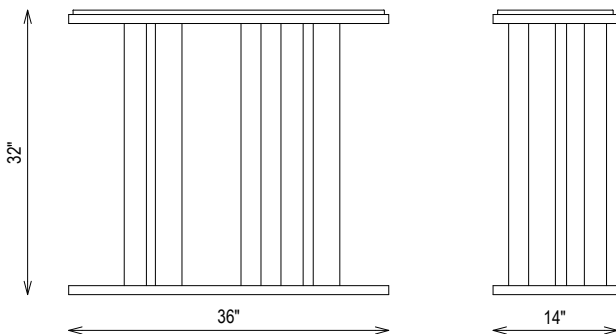

kelly wearstler

HOLMBY CONSOLE

EJV1501-44

MATERIALS SHOWN

Antique Mirror Top
Burnished Brass Base

DIMENSIONS

Width: 36"
Height: 32"
Depth: 14"

FINISHES