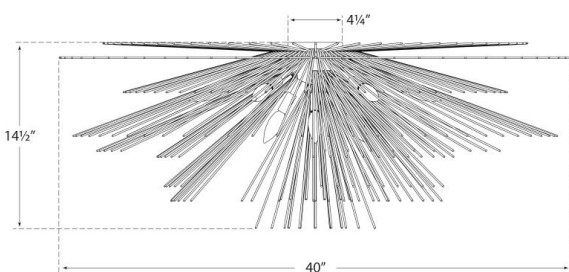

Weight

25lbs