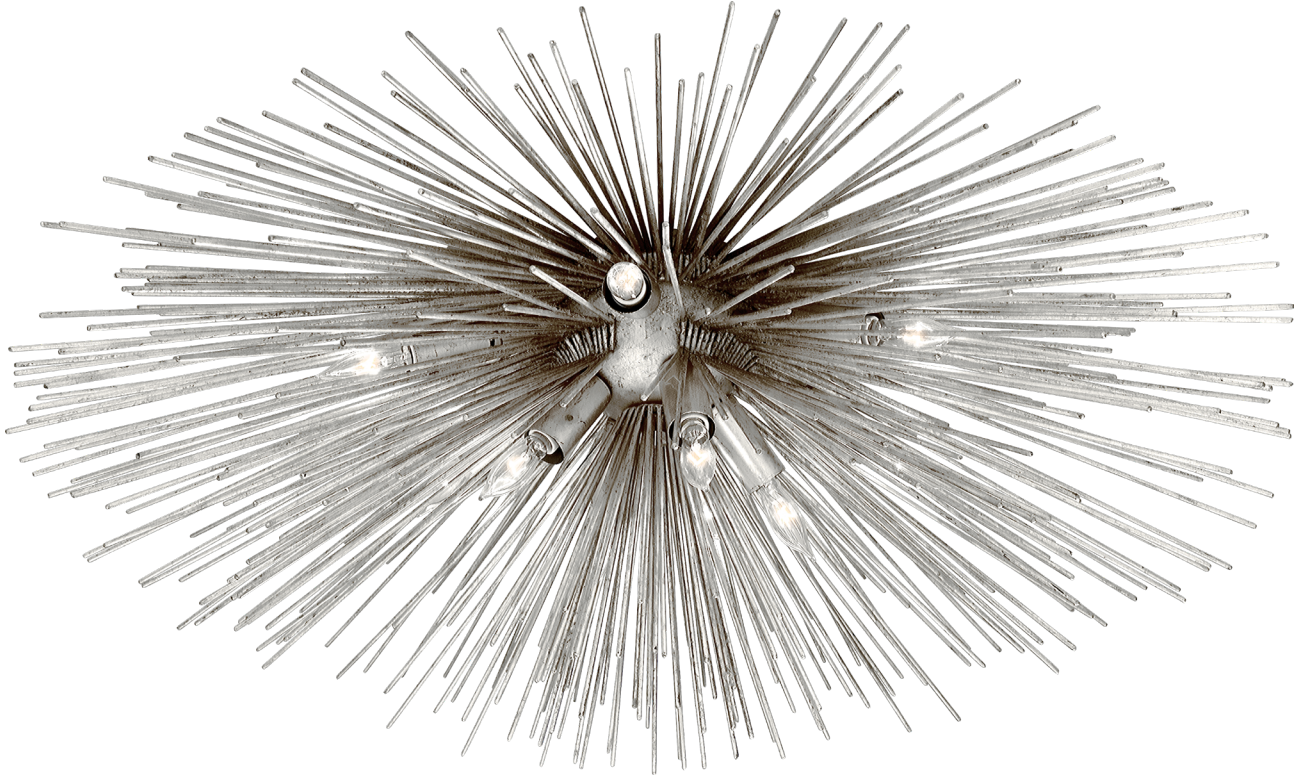

Aged Iron

Polished Nickel

Burnished Silver Leaf

Dimensions

Height: 14.5"

Width: 40"

Socket

10 - E12 Candelabra

Available in

Gild

Aged Iron

Polished Nickel

Burnished Silver Leaf

Dimensions

Height: 14.5"

Width: 40"

Socket

10 - E12 Candelabra

Wattage

10 - 60 C11

Weight

25lbs

Strada Large Flush Mount

KW4071BSL

Materials Shown

Polished Nickel with White Glass

Available in

Gild

Aged Iron

Polished Nickel

Burnished Silver Leaf

Dimensions