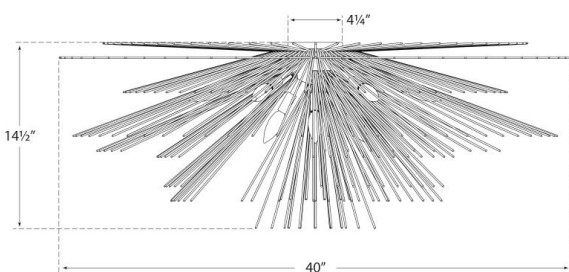

Aged Iron

Polished Nickel

Burnished Silver Leaf

Dimensions

Height: 14.5"

Width: 40"

Socket

10 - E12 Candelabra

Available in

Gild

Aged Iron

Polished Nickel

Burnished Silver Leaf

Dimensions

Height: 14.5"

Width: 40"

Socket

10 - E12 Candelabra

Wattage

10 - 60 C11

Weight

25lbs

Strada Large Flush Mount

KW4071BSL

Height: 14.5"

Width: 40"

Socket

10 - E12 Candelabra

Wattage

10 - 60 C11

Weight

25lbs