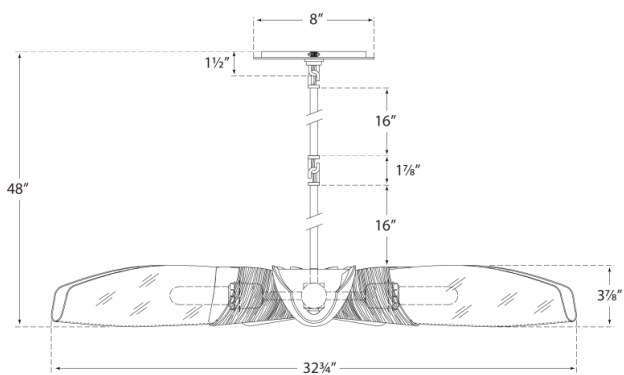

kelly wearstler

UTOPIA MEDIUM 5 ARM CHANEDLIER

KW5036G-WG

MATERIALS SHOWN

GILD WITH WHITE GLASS

AVAILABLE IN

AGED IRON
POLISHED NICKEL

DIMENSIONS

O/A HEIGHT: 48"
FIXTURE HEIGHT: 5"
MIN. CUSTOM HEIGHT: 15"
WIDTH: 32.75"
CANOPY: 8" ROUND

SOCKET

5- E26 KEYLESS

WATTAGE

5- 60 B

kelly wearstler

UTOPIA MEDIUM 5 ARM CHANEDLIER

KW5036AI-WG

MATERIALS SHOWN

AGED IRON
WITH WHITE GLASS

AVAILABLE IN

GILD
POLISHED NICKEL

DIMENSIONS

O/A HEIGHT: 48"
FIXTURE HEIGHT: 5"
MIN. CUSTOM HEIGHT: 15"
WIDTH: 32.75"
CANOPY: 8" ROUND

SOCKET

5- E26 KEYLESS

GILD
AGED IRON

DIMENSIONS

O/A HEIGHT: 48"
FIXTURE HEIGHT: 5"
MIN. CUSTOM HEIGHT: 15"
WIDTH: 32.75"
CANOPY: 8" ROUND

SOCKET

5- E26 KEYLESS

WATTAGE

5- 60 B