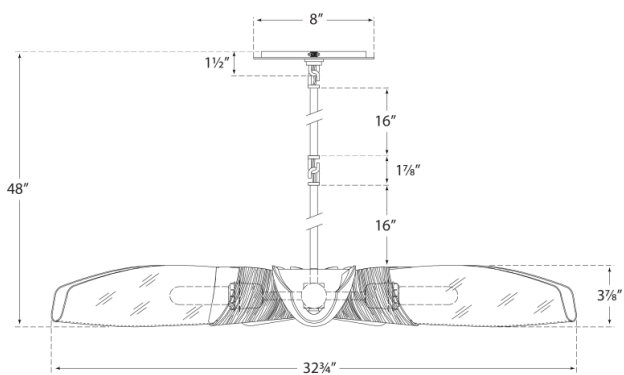

O/A HEIGHT: 48"
FIXTURE HEIGHT: 5"
MIN. CUSTOM HEIGHT: 15"
WIDTH: 32.75"
CANOPY: 8" ROUND

SOCKET

5- E26 KEYLESS

WATTAGE

5- 60 B

kelly wearstler

UTOPIA MEDIUM 5 ARM CHANEDLIER

KW5036AI-WG

MATERIALS SHOWN

AGED IRON
WITH WHITE GLASS

AVAILABLE IN

GILD
POLISHED NICKEL

DIMENSIONS

O/A HEIGHT: 48"
FIXTURE HEIGHT: 5"
MIN. CUSTOM HEIGHT: 15"
WIDTH: 32.75"
CANOPY: 8" ROUND

SOCKET

5- E26 KEYLESS

WATTAGE

5- 60 B

kelly wearstler

UTOPIA MEDIUM 5 ARM CHANEDLIER

KW5036PN-WG

MATERIALS SHOWN

POLISHED NICKEL
WITH WHITE GLASS

AVAILABLE IN

GILD
AGED IRON

DIMENSIONS

O/A HEIGHT: 48"
FIXTURE HEIGHT: 5"
MIN. CUSTOM HEIGHT: 15"
WIDTH: 32.75"
CANOPY: 8" ROUND

SOCKET

5- E26 KEYLESS

WATTAGE

5- 60 B