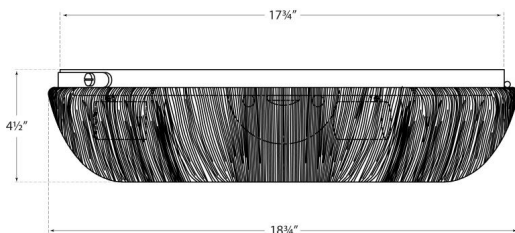

Utopia Medium Round Flush Mount

KW4032G-FRG

Materials Shown

Gild with Fractured Glass

Available in

**Gild
Aged Iron**

Dimensions

Height: 4.5"

Width: 18"

Socket

3 - E26 Keyless

Wattage

3 - 60 B11

Weight

18lbs

Utopia Medium Round Flush Mount

KW4032AI-FRG

Materials Shown

Aged Iron with Fractured Glass

Available in

Gild

Aged Iron

Dimensions

Height: 4.5"