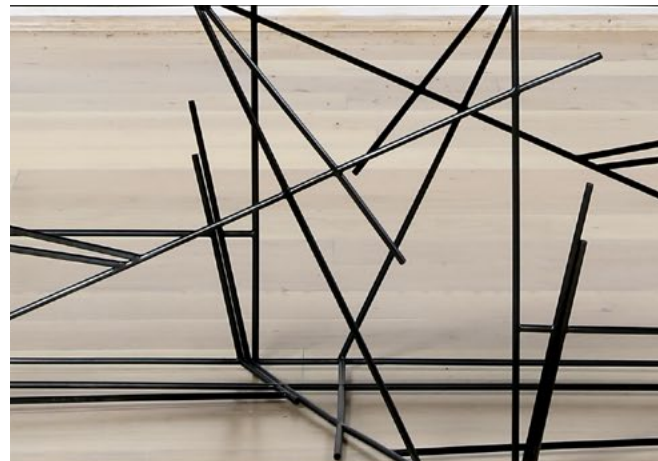

kelly wearstler

TURMONT BENCH

EJV1543-09

MATERIALS SHOWN

Blackened Stainless Steel
In Salina Lake

AVAILABLE IN

See Fabric PDF

DIMENSIONS

Width: 54"
Height: 18.5"
Depth: 16"

FINISHES