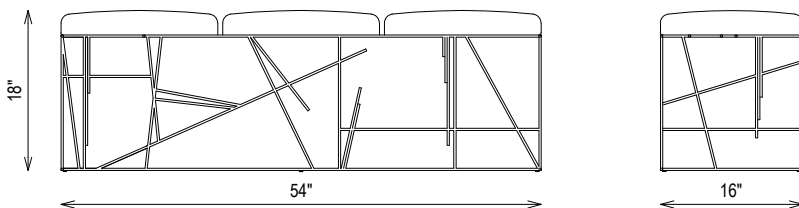

TURMONT BENCH

EJV1543-09

MATERIALS SHOWN

Blackened Stainless Steel
In Salina Lake

AVAILABLE IN

See Fabric PDF

DIMENSIONS

Width: 54"
Height: 18.5"
Depth: 16"

FINISHES