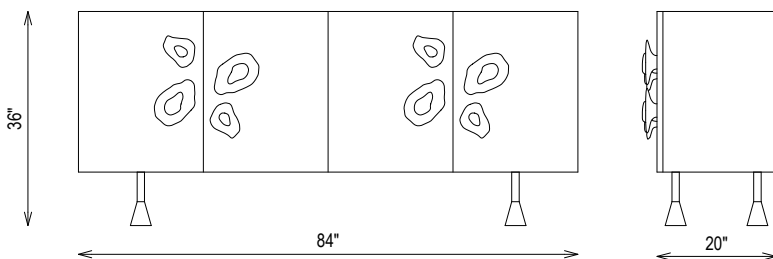

CRESCENT CREDENZA

EJV1522-21

MATERIALS SHOWN

Ivory Lacquer
Burnished Brass
Natural Walnut Interior
Cast Glass

AVAILABLE IN

Natural Walnut Exterior

DIMENSIONS

Width: 84"
Height: 36"
Depth: 20"