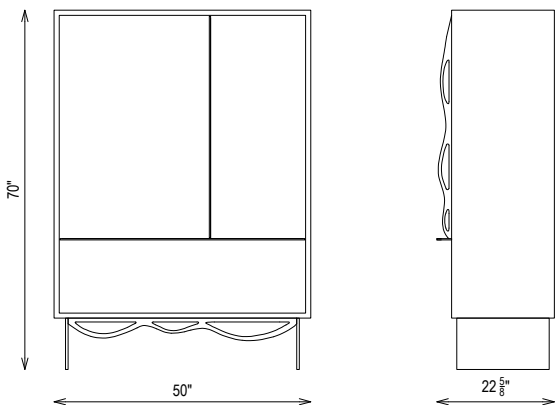

kelly wearstler

AVANT CABINET

EJV1504-25

MATERIALS SHOWN

Slate Plaster
Natural Walnut
Burnished Brass

AVAILABLE IN

Ivory Plaster
Lava Plaster

DIMENSIONS

Width: 50"
Height: 70"
Depth: 20"

FINISHES