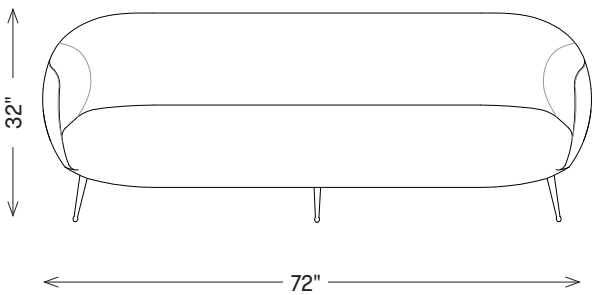

SOUFFLE SETTEE

FSO18003

MATERIALS SHOWN

Burnished Brass Legs
In Beige Shearling

AVAILABLE IN

See Materials PDF

DIMENSIONS

Width: 72 or 84"
Height: 32"
Depth: 33"