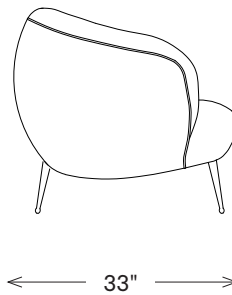

SOUFFLE SETTEE

FSO18003

MATERIALS SHOWN

Burnished Brass Legs
In Beige Shearling

AVAILABLE IN

See Materials PDF

DIMENSIONS

Width: 72 or 84"
Height: 32"
Depth: 33"