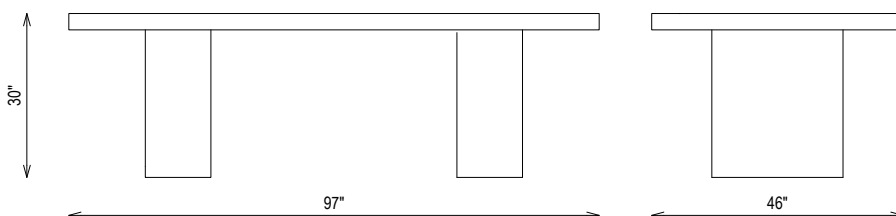

MATERIALS SHOWN

Ebonized Oak

AVAILABLE IN

Natural Oak

Bleached Oak

DIMENSION

Width: 97"

Height: 30"

Depth: 46"

FINISHES