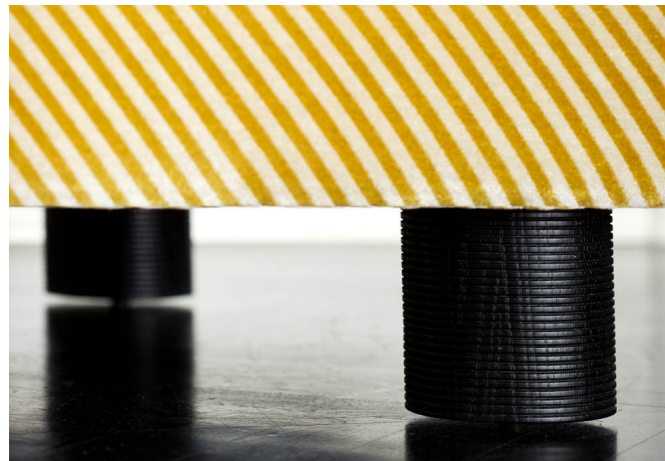

kelly wearstler

DURANT CLUB CHAIR

EJV 1554-43

MATERIALS SHOWN

Ribbed cylindrical oak legs
In Oblique Gold

AVAILABLE IN

See Materials PDF

DIMENSIONS

43" W x 36" D x 30" H
Seat Height: 18"
Arm Height: 26"
Seat Depth: 23"
Weight: 75 lbs.

LEG FINISHES