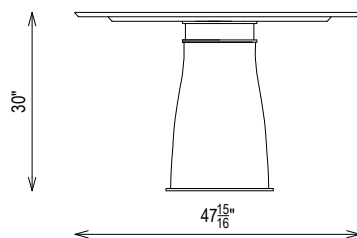

CAMDEN TABLE

EJV1511-20S

MATERIALS SHOWN

Cosmic Black Stone
Cerused Wenge
Blackened Brass Trim

DIMENSIONS

Diameter: 48"
Height: 30"

FINISHES