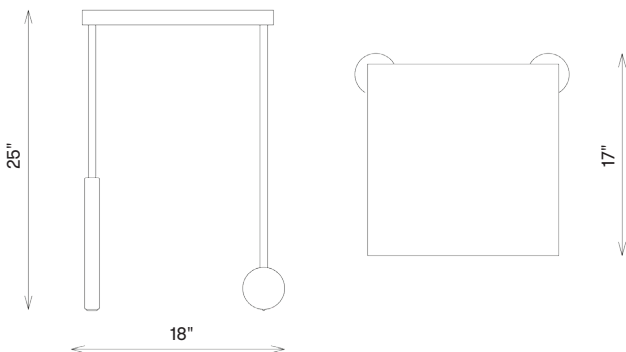

kelly wearstler

NIMES SIDE TABLE

EJV1518-42

MATERIALS SHOWN

Blackened Stainless Steel
with Leathered Black Granite

DIMENSIONS

Width: 18"
Depth: 17"
Height: 25"

FINISHES