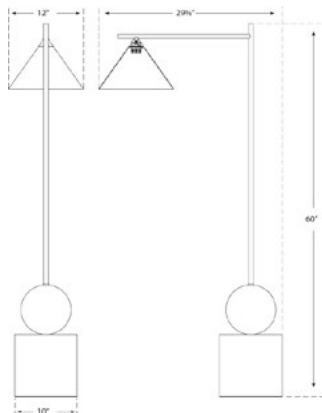

CLEO FLOOR LAMP

KW 1088BZ/AB

MATERIALS SHOWN

BRONZE AND ANTIQUE-BURNISHED BRASS WITH ANTIQUE WHITE SHADE

AVAILABLE IN

BRONZE AND ANTIQUE-BURNISHED BRASS WITH ANTIQUE WHITE SHADE

DIMENSIONS

WIDTH: 29.25"
HEIGHT: 60"
BASE: 10" SQUARE

SOCKET

KEYLESS WITH LINE SWITCH

WATTAGE

100 A