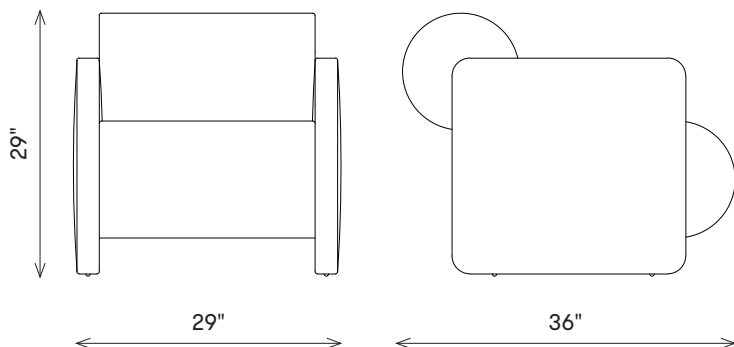

kelly wearstler

ESFERA CLUB CHAIR

EJV1562-29

MATERIALS SHOWN

In Pegmatite Talc • W10929-01

AVAILABLE IN

See Fabrics PDF

DIMENSIONS

Width: 29"

Height: 29"

Depth: 36"