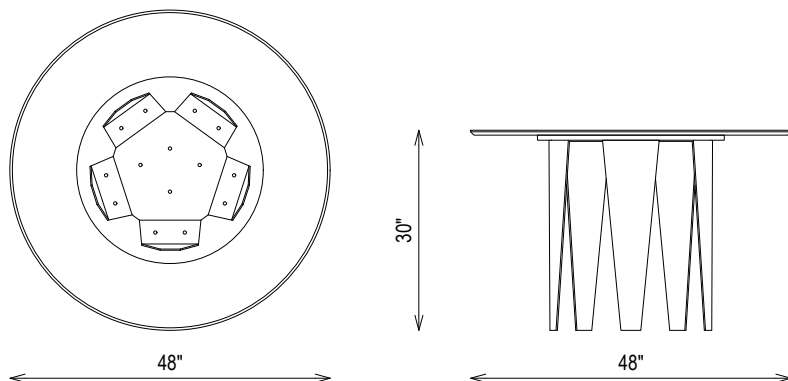

kelly wearstler

GRAFTON TABLE

EJV1503-55

MATERIALS SHOWN

Negro Marquina
Blackened Stainless Steel

AVAILABLE IN

White Venatino Marble
Gold Leaf on Steel

DIMENSIONS

Diameter: 48"
Height: 30"

FINISHES