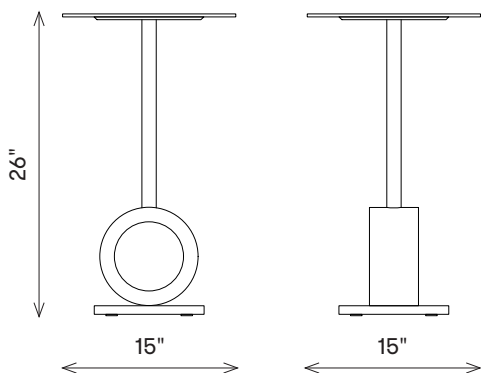

kelly wearstler

ARMATO SIDE TABLE

FTA17006

MATERIALS SHOWN

Cast bronze

DIMENSIONS

Diameter: 15"

Height: 26"