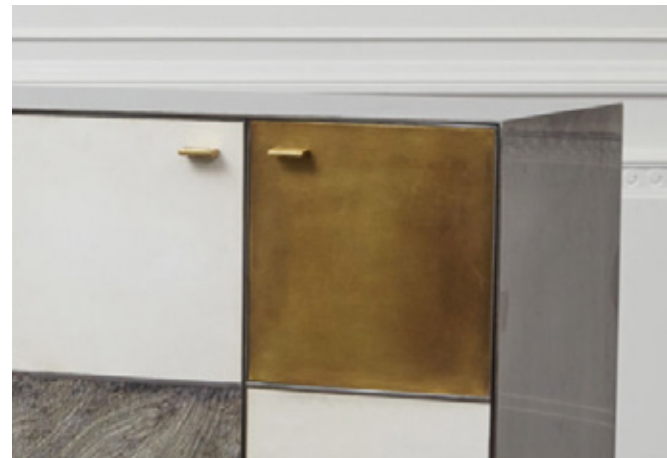

kelly wearstler

HUNTLEY CREDENZA

FCO17001

MATERIALS SHOWN

Seeded Mirror
Blackened Stainless Steel
Parchment
Burnished Brass

DIMENSIONS

Width: 49 1/2"
Depth: 18"
Height: 33"

FINISHES