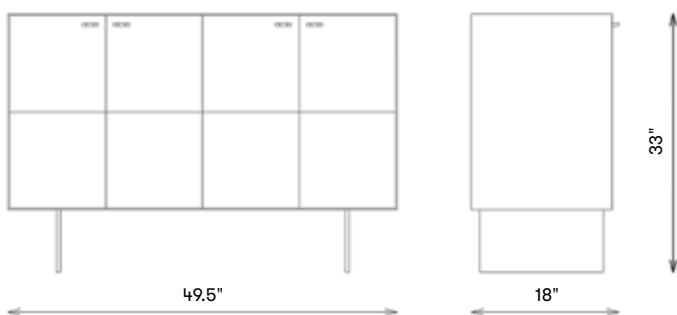

kelly wearstler

HUNTLEY CREDENZA

FCO17001

MATERIALS SHOWN

Seeded Mirror
Blackened Stainless Steel
Parchment
Burnished Brass

DIMENSIONS

Width: 49 1/2"
Depth: 18"
Height: 33"

FINISHES